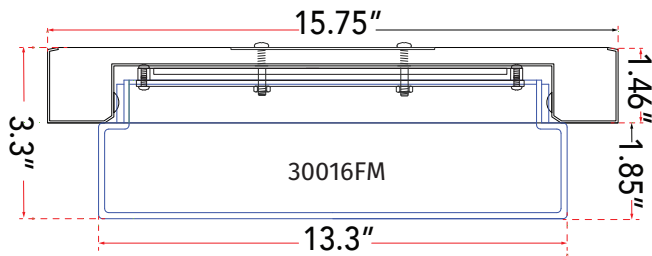

ABRA MODEL **30016FM-BN**

16" Stepped Opal Glass Flushmount with High Output Dimmable LED

FAMILY NAME **Step**

UPC **00858083007559**

FIXTURE MATERIAL				FIXTURE DIMENSIONS IN INCHES										
Frame Material	Finishes Available	Diffuser Type	Diffuser Finish	Diameter	Height	o.a.h	Width	Length	Ext	Weight	ADA	Location	Rating	Compliance
Metal	BN-Brushed Nickel BZ-Bronze, CH-Chrome	Glass	Opal	15.75	3.3	3.3				9.5		Ceiling Mount only	Damp Location	cETL T-24
LAMPING										Compatible Dimmers		Junction Box Type		SUPPLIED
Lamp Type	Lamp qty	Wattage	Max Wattage	Base	Kelvin	CRI	Initial Lumen's	Delivered Lumen's	Voltage			Standard 4 x 4 Octagon Box		
LED	1	29w	22w	Solid State Module	3000k	90+	2456	1726 estimated	120v					
SPECIAL NOTES														