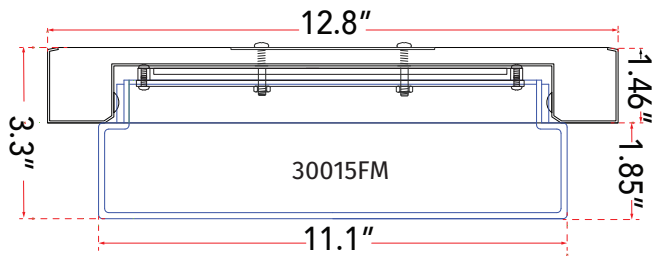

ABRA MODEL **30015FM-BZ**

13" Stepped Opal Glass Flushmount with High Output Dimmable LED

FAMILY NAME **Step**

UPC **00858083007542**

FIXTURE MATERIAL				FIXTURE DIMENSIONS IN INCHES										
Frame Material	Finishes Available	Diffuser Type	Diffuser Finish	Diameter	Height	o.a.h	Width	Length	Ext	Weight	ADA	Location	Rating	Compliance
Metal	BZ- Bronze BN-Brushed Nickel, CH- Chrome	Glass	Opal	12.8	3.3	3.3				6.5		Ceiling Mount only	Damp Location	cETL
LAMPING										Compatible Dimmers	Junction Box Type	SUPPLIED		
Lamp Type	Lamp qty	Wattage	Max Wattage	Base	Kelvin	CRI	Initial Lumen's	Delivered Lumen's	Voltage		Standard 4 x 4 Octagon Box			
LED	1	20w	20w	Solid State Module	3000k	90+	1700	1190 estimated	120v	SPECIAL NOTES				