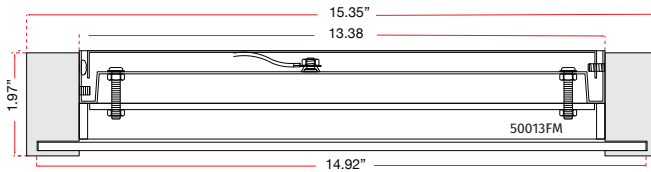

ABRA MODEL **30013FM-CH**

Flat Square Glass Low profile Flushmount

FAMILY NAME **Matrix**

UPC 00810035190535

FIXTURE MATERIAL				FIXTURE DIMENSIONS IN INCHES										
Frame Material	Finishes Available	Diffuser Type	Diffuser Finish	Diameter	Height	o.a.h	Width	Length	Ext	Weight	ADA	Location	Rating	Compliance
Steel	CH-Chrome BL-Black BN-Brushed Nickel	Glass	Frosted		1.97	1.97	15.35	15.35		12	Compliant	Ceiling Mount only	Damp Location	cETL
LAMPING										Compatible Dimmers	Junction Box Type	SUPPLIED		
Lamp Type	Lamp qty	Wattage	Max Wattage	Base	Kelvin	CRI	Initial Lumen's	Delivered Lumen's	Voltage		Standard 4 x 4 Octagon Box			
LED	1	30w	30w	Solid State Module	3000k	90+	2550	1785 estimated	120v					
SPECIAL NOTES														