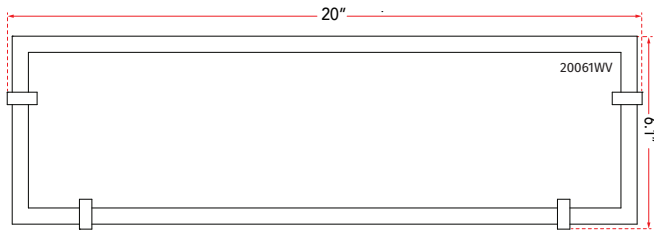

ABRA MODEL **20061WV-CH**

20" Frosted Flat Panel Glass Vanity-Wall Fixture with High Output Dimmable LED

FAMILY NAME **Matrix**

UPC **00858083007290**

Side Elevation

FIXTURE MATERIAL				FIXTURE DIMENSIONS IN INCHES										
Frame Material	Finishes Available	Diffuser Type	Diffuser Finish	Diameter	Height	o.a.h	Width	Length	Ext	Weight	ADA	Location	Rating	Compliance
Metal	CH-Chrome	Glass	Opal		6.1	6.1		20	1.6	5.5	Compliant	Wall Mount only	Damp Location	cETL
LAMPING										Compatible Dimmers		Junction Box Type		SUPPLIED
Lamp Type	Lamp qty	Wattage	Max Wattage	Base	Kelvin	CRI	Initial Lumen's	Delivered Lumen's	Voltage			Standard 4 x 4 Octagon Box		
LED	1	32w	32w	Solid State Module	3000k	90+	2720	1904 estimated	120v					
SPECIAL NOTES														