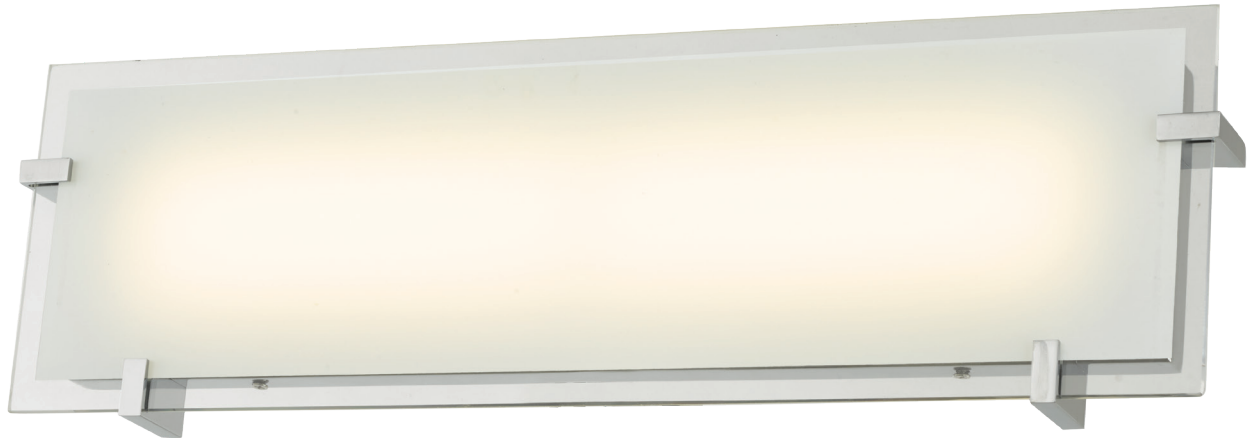

ABRA MODEL **20061WV-CH**

20" Frosted Flat Panel Glass Vanity-Wall Fixture with High Output Dimmable LED

FAMILY NAME **Matrix**

UPC **00858083007290**

Side Elevation

FIXTURE MATERIAL				FIXTURE DIMENSIONS IN INCHES										
Frame Material	Finishes Available	Diffuser Type	Diffuser Finish	Diameter	Height	o.a.h	Width	Length	Ext	Weight	ADA	Location	Rating	Compliance
Metal	CH-Chrome	Glass	Opal		6.1	6.1		20	1.6	5.5	Compliant	Wall Mount only	Damp Location	cETL
LAMPING										Compatible Dimmers		Junction Box Type		SUPPLIED
Lamp Type	Lamp qty	Wattage	Max Wattage	Base	Kelvin	CRI	Initial Lumen's	Delivered Lumen's	Voltage			Standard 4 x 4 Octagon Box		
LED	1	32w	32w	Solid State Module	3000k	90+	2720	1904 estimated	120v					
SPECIAL NOTES														