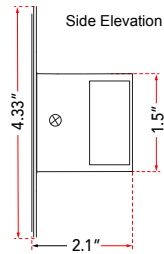

ABRA MODEL **20018WV-CH**

Vertical or Horizontal Mount 36" Dimmable LED Vanity Bar

FAMILY NAME **Sabre**

UPC 00858083007955

FIXTURE MATERIAL				FIXTURE DIMENSIONS IN INCHES										
Frame Material	Finishes Available	Diffuser Type	Diffuser Finish	Diameter	Height	o.a.h	Width	Length	Ext	Weight	ADA	Location	Rating	Compliance
Aluminum	CH-Chrome BA-Brushed Aluminum	Acrylic	White		1.5	4.33		36	2.1		Compliant	Wall Mount only	Damp Location	cETL T-24
LAMPING										Compatible Dimmers		Junction Box Type		SUPPLIED
Lamp Type	Lamp qty	Wattage	Max Wattage	Base	Kelvin	CRI	Initial Lumen's	Delivered Lumen's	Voltage	Most Dimmers		Standard 4 x 4 Octagon Box		
LED	1	35w	35w	Solid State Module	3000k	90+	2975	2083 estimated	120v	SPECIAL NOTES				