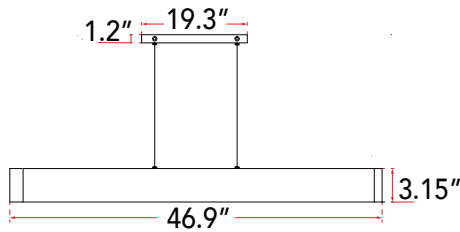

ABRA MODEL **10096PN-BB**

47" Cable Suspended LED Pendant with Up-Down Light

FAMILY NAME **Slim**

UPC **00858083007030**

FIXTURE MATERIAL				FIXTURE DIMENSIONS IN INCHES										
Frame Material	Finishes Available	Diffuser Type	Diffuser Finish	Diameter	Height	o.a.h	Width	Length	Ext	Weight	ADA	Location	Rating	Compliance
Aluminum	BB-Brushed Bronze BA-Brushed Aluminum	Acrylic	White		3.15	12 to 120	0.6	47		15		Ceiling Mount only	Damp Location	cETL
LAMPING										Compatible Dimmers		Junction Box Type		SUPPLIED
Lamp Type	Lamp qty	Wattage	Max Wattage	Base	Kelvin	CRI	Initial Lumen's	Delivered Lumen's	Voltage	ELV		Standard 4 x 4 Octagon Box		10ft Cable
LED	2	6+25w	31w	Solid State Module	3000k	90+	2550	1785 estimated	120v	SPECIAL NOTES				