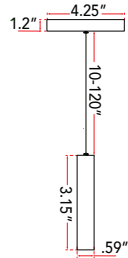

ABRA MODEL **10096PN-BB**

47" Cable Suspended LED Pendant with Up-Down Light

FAMILY NAME **Slim**

UPC **00858083007030**

FIXTURE MATERIAL				FIXTURE DIMENSIONS IN INCHES										
Frame Material	Finishes Available	Diffuser Type	Diffuser Finish	Diameter	Height	o.a.h	Width	Length	Ext	Weight	ADA	Location	Rating	Compliance
Aluminum	BB-Brushed Bronze BA-Brushed Aluminum	Acrylic	White		3.15	12 to 120	0.6	47		15		Ceiling Mount only	Damp Location	cETL
LAMPING										Compatible Dimmers		Junction Box Type		SUPPLIED
Lamp Type	Lamp qty	Wattage	Max Wattage	Base	Kelvin	CRI	Initial Lumen's	Delivered Lumen's	Voltage	ELV		Standard 4 x 4 Octagon Box		10ft Cable
LED	2	6+25w	31w	Solid State Module	3000k	90+	2550	1785 estimated	120v	SPECIAL NOTES				