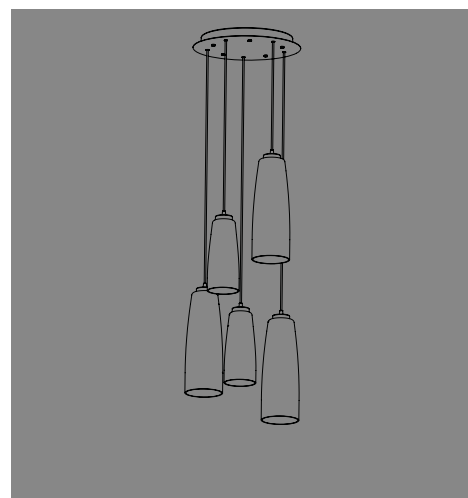

## PERLE

SUSPENSION

Design Federico de Majo 2015

Handcrafted mouth-blown glass in various colours, a combination of transparency and glass paste. Chromed - painted metal parts. Customizable pendant system. Canopies are not included. Select a canopy from the following pages to create a single or multi light pendant.

#### Rosone tondo per sospensioni multiple / Round canopy for hanging multiple lamps

34  
13,4"   
4,6  
1,8"

**Rosone per sospensione 3 luci**  
**Canopy for hanging lamp 3 lights**

**ZA-LGR0063** grigio / grey  
**ZA-LGR0073** bianco / white

Luci disposte sullo stesso livello  
Lights on the same level:  
Ø max 25 cm - 9,8 in

Disponibile su richiesta con finitura calamina / Available on request with calamine finish

34  
13,4"   
4,6  
1,8"

**Rosone per sospensione 5 luci**  
**Canopy for hanging lamp 5 lights**

**ZA-LGR0065** grigio / grey  
**ZA-LGR0075** bianco / white

Luci disposte sullo stesso livello  
Lights on the same level:  
Ø max 17 cm - 6,7 in

Disponibile su richiesta con finitura calamina / Available on request with calamine finish