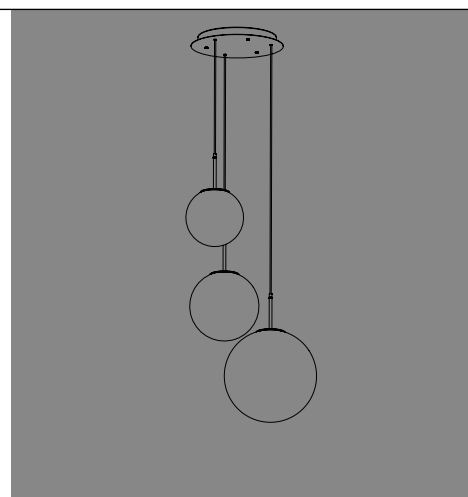

## PERLE

SUSPENSION

Design Federico de Majo 2015

Handcrafted mouth-blown glass in various colours, a combination of transparency and glass paste. Chromed - painted metal parts. Customizable pendant system. Canopies are not included. Select a canopy from the following pages to create a single or multi light pendant.

#### Rosone singolo / Single canopy

5,8  
2,3"  **ZA-LGR0001** grigio / grey  
**ZA-LGR0002** bianco / white

8,3  
3,3" 

\* 7  
2,7"  **ZA-LGR0011** grigio / grey  
**ZA-LGR0012** bianco / white  
1,8  
0,7" Incasso su cartongesso /  
Recessed canopy on plasterboard  
10  
3,9" \*foro installazione / installation hole

#### Rosone tondo per sospensioni multiple / Round canopy for hanging multiple lamps

34  
13,4"   
4,6  
1,8"

**Rosone per sospensione 3 luci**  
**Canopy for hanging lamp 3 lights**

**ZA-LGR0063** grigio / grey  
**ZA-LGR0073** bianco / white

Luci disposte sullo stesso livello  
Lights on the same level:  
Ø max 25 cm - 9,8 in

Disponibile su richiesta con finitura calamina / Available on request with calamine finish

34  
13,4"   
4,6  
1,8"

**Rosone per sospensione 5 luci**  
**Canopy for hanging lamp 5 lights**