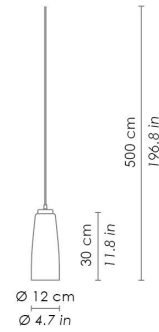

PERLE

SUSPENSION

Design Federico de Majo 2015

Handcrafted mouth-blown glass in various colours, a combination of transparency and glass paste. Chromed - painted metal parts. Customizable pendant system. Canopies are not included. Select a canopy from the following pages to create a single or multi light pendant.

CODE	COLOR	
ZA-LPR3601	Clear	
ZA-LPR3606	Orange	
ZA-LPR3607	Blue	
ZA-LPR3609	Grey	
ZA-LPR3611	Red	
ZA-LPR3613	Apple green	

DIMENSIONS AND HOLES

Dimensions $\varnothing$ 12 - h max 500 cm / $\varnothing$ 4,7 - h max 196,8 in

ILLUMINOTECHNICAL SPECIFICATIONS

Source E26
Total Watt 75 W

ELECTRICAL SPECIFICATIONS

Driver N/A
Voltage 120V
Frequency 50-60 Hz