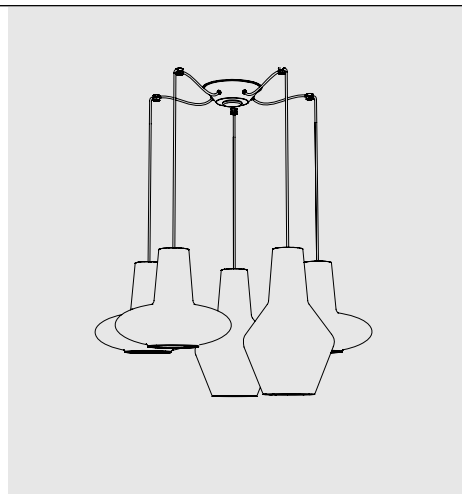

## PERLE

SUSPENSION

Design Federico de Majo 2015

Handcrafted mouth-blown glass in various colours, a combination of transparency and glass paste. Chromed - painted metal parts. Customizable pendant system. Canopies are not included. Select a canopy from the following pages to create a single or multi light pendant.

Luci disposte sullo stesso livello  
Lights on the same level:  
Ø max 25 cm - 9,8 in

Disponibile su richiesta con finitura calamina / Available on request with calamine finish

34  
13,4"   
4,6  
1,8"

**Rosone per sospensione 5 luci**  
**Canopy for hanging lamp 5 lights**

## Rosone per sospensioni multiple (supporti di decentramento inclusi) Canopy for hanging multiple lamps (decentralisation supports included)

Esempio d'installazione / Example of installation

**ZA-LGR0004** grigio / grey  
**ZA-LGR0014** bianco / white  
**ZA-LRB0002** ottone brunito  
spazzolato/brushed burnished brass  
**2 luci + 2 supporti**  
**2 lights + 2 supports**

## Rosone per sospensioni multiple (supporti di decentramento esclusi) Canopy for hanging multiple lamps (decentralisation supports not included)

**Rosone per sospensione 1-12 luci**  
**Canopy for hanging lamp 1-12 lights**