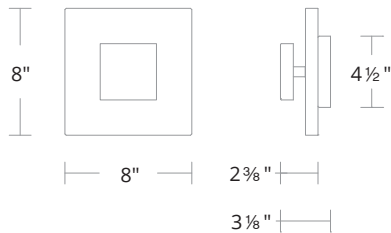

LINE DRAWING

SPECIFICATIONS

CRI	90
Dimming	ELV, TRIAC
Standards	ETL/cETL, Damp, Title 24, ADA

REPLACEMENT PARTS

- RPL-GLA-70208-BN - Reclaimed Crystal

Model	Size	LED Color Temp	Finish	Voltage	Wattage	Weight	LED Lumens	Delivered Lumens
BWS70208	8"	3000K/3500K/4000K	BK Black BN Brushed Nickel	120V	17W	6 lb	1275	405

Example: BWS70208-BN