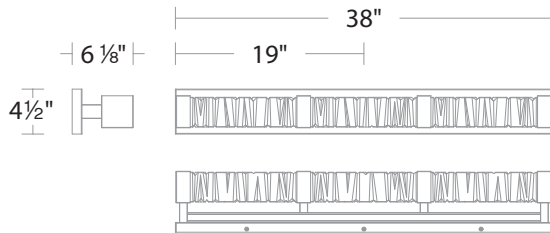

Project: _____
 Location: _____
 Fixture Type: _____
 Catalog Number: _____

AVAILABLE FINISHES

BK: Black

CH: Chrome

DESCRIPTION

A chiseled, look of refinement featuring fine Schonbek optic crystal in a luxurious bath luminaire showcasing remarkable details and craftsmanship. Offered in chrome and black.

FEATURES

- Built-in color temperature adjustability switch from 3000K/3500K/4000K at time of installation
- Can be mounted on wall in all orientations
- Proprietary universal 120V-220V-277V driver concealed within canopy

LINE DRAWING

SPECIFICATIONS

CRI	90
Dimming	ELV, 0-10V, TRIAC
Standards	ETL/cETL, Damp, Title 24

REPLACEMENT PARTS

- RPL-GLA-11226 - Crystal

Model	Size	LED Color Temp	Finish	Voltage	Wattage	Weight	LED Lumens	Delivered Lumens
BWS11238	38"	3000K/3500K/4000K	BK Black CH Chrome	120-277V	42W	41 lb	2910	2124