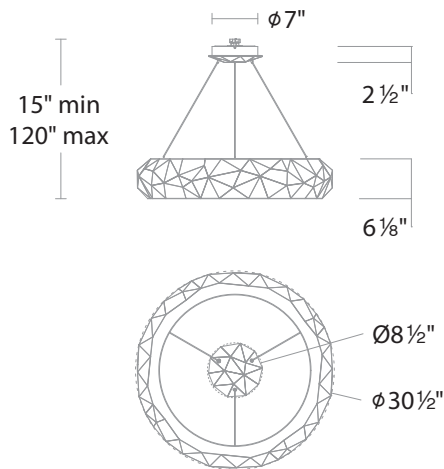

MOSAIC

BPD30230

Project: _____
Location: _____
Fixture Type: _____
Catalog Number: _____

AVAILABLE FINISHES

BS: Black Stainless Steel

LINE DRAWING

DESCRIPTION

Create a glamorous and edgy motif with a Mosaic jewelry-inspired pendant. Over 25,000 pieces of hand applied radiance crystal dust cover the entire inner diffuser to provide the captivating sparkle of this modern crystal luminaire. A sculptural masterpiece to illuminate any table or surface in a home, hotel or office.

FEATURES

- Uses 60,000 pieces of precision cut crystal from the Czech Republic
- Built-in color temperature adjustability switch from 3000K/3500K/4000K at time of installation
- Thin powered aircraft cables provide an ultra clean look for adjustable suspension height
- Thin canopy conceals a proprietary universal 120V-220V-277V driver
- Spin-on round canopy with minimal hardware
- Can be mounted on a sloped ceiling

SPECIFICATIONS

CRI	90
Dimming	ELV, 0-10V, TRIAC
Standards	ETL/cETL, Damp, Title 24

Model	Size	LED Color Temp	Finish	Voltage	Wattage	Weight	LED Lumens	Delivered Lumens
BPD30230	31"	3000K/3500K/4000K	BS Black Stainless Steel	120-277V	40W	31 lb	3400	1715