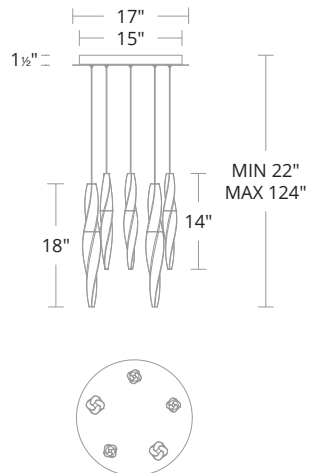

LINE DRAWING

FEATURES

- Built-in color temperature adjustability switch from 3000K/3500K/4000K at time of installation
- Thin powered aircraft cables provide an ultra clean look for adjustable suspension height
- Thin canopy conceals a proprietary universal 120V-220V-277V driver
- Spin-on round canopy with minimal hardware
- Can be mounted on a sloped ceiling

SPECIFICATIONS

CRI	90
Dimming	ELV, 0-10V, TRIAC
Standards	ETL/cETL, Damp, Title 24

REPLACEMENT PARTS

- RPL-GLA-13218-02 - Crystal
- RPL-GLA-13214 - Crystal

Model	Size	LED Color Temp	Finish	Voltage	Wattage	Weight	LED Lumens	Delivered Lumens
BPD13205	5 lights	3000K/3500K/4000K	AB Aged Brass BK Black PN Polished Nickel	120-277V	41W	9 lb	3000	2000