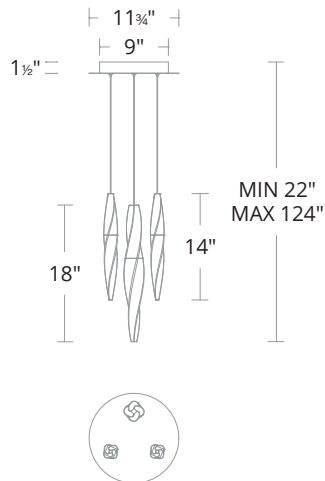

KINDJAL

BPD13203

Project:

Location:

Fixture Type:

Catalog Number:

AVAILABLE FINISHES

AB: Aged Brass

LINE DRAWING

FEATURES

- Built-in color temperature adjustability switch from 3000K/3500K/4000K at time of installation
- Thin powered aircraft cables provide an ultra clean look for adjustable suspension height
- Thin canopy conceals a proprietary universal 120V-220V-277V driver
- Spin-on round canopy with minimal hardware
- Can be mounted on a sloped ceiling

SPECIFICATIONS

CRI	90
Dimming	ELV, 0-10V, TRIAC
Standards	ETL/cETL, Damp, Title 24

REPLACEMENT PARTS

- RPL-GLA-13218-02 - Crystal
- RPL-GLA-13214 - Crystal

Model	Size	LED Color Temp	Finish	Voltage	Wattage	Weight	LED Lumens	Delivered Lumens
BPD13203	3 lights	3000K/3500K/4000K	AB Aged Brass BK Black PN Polished Nickel	120-277V	24W	6 lb	1800	1200