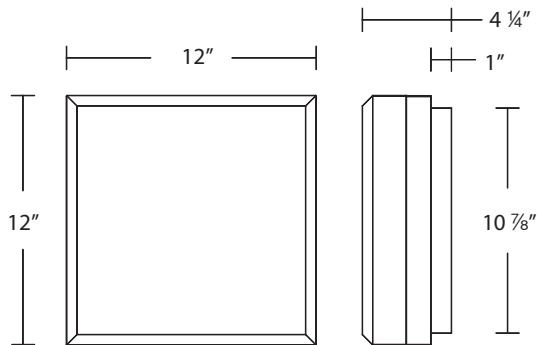

LINE DRAWING

SPECIFICATIONS

CRI	90
Dimming	ELV, 0-10V, TRIAC
Standards	ETL/cETL, Damp, Title 24

Model	Size	LED Color Temp	Finish	Voltage	Wattage	Weight	LED Lumens	Delivered Lumens
BFM39212	12"	3000K/3500K/4000K	AB Aged Brass BK Black CH Chrome	120V-277V	44W	45 lb	4800	1448

Example: BFM39212-CH