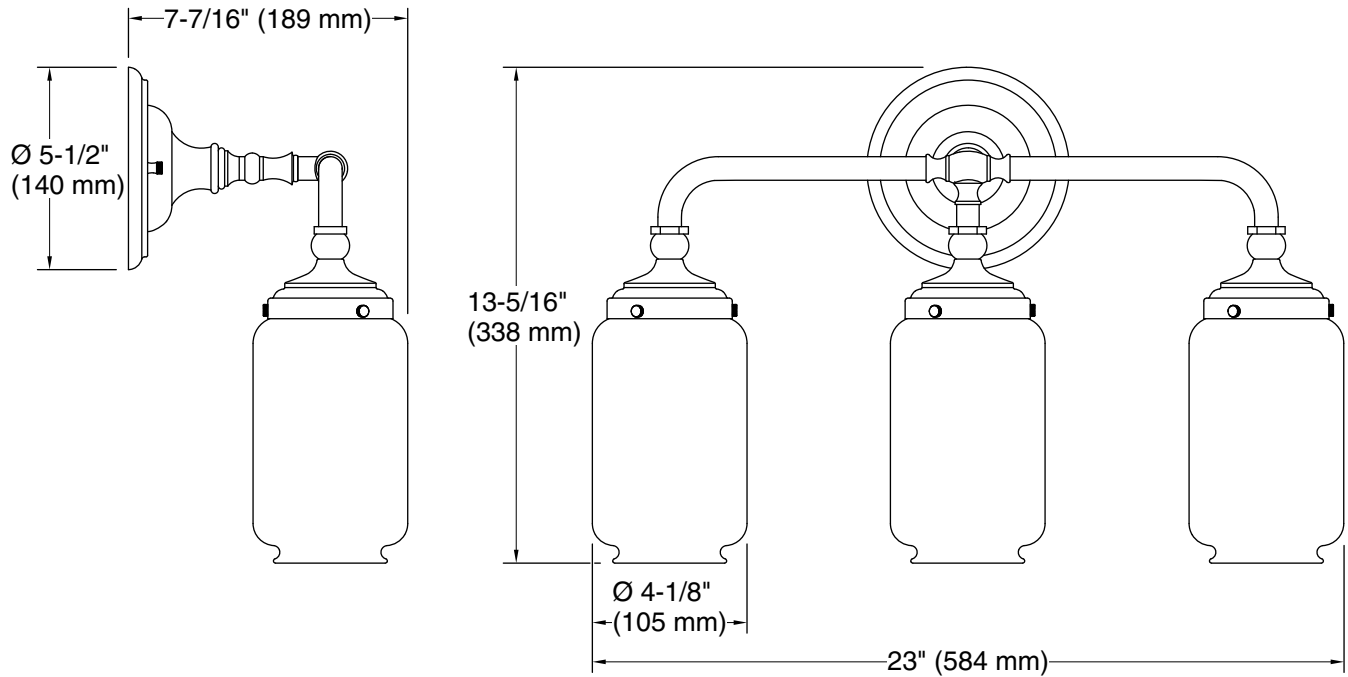

Required Electrical Service

One circuit required.

120 V

Technical Information

All product dimensions are nominal.

Material:	Steel, Brass, Glass
Number of Lights:	3
Lighting Type:	Socket-based
Socket Type:	E-26 Medium
Number of Shades:	6
Shade Type:	Glass - frosted, Glass - clear